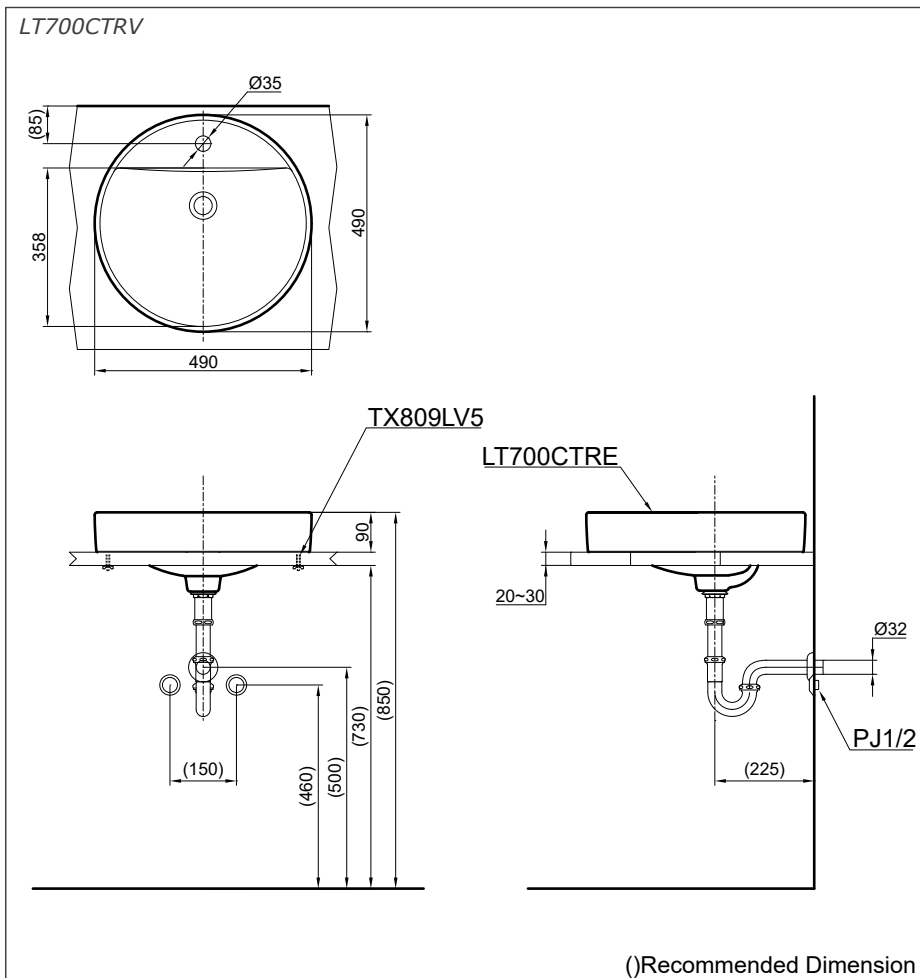

Features

- Rear overflow
- CeFiONtect technology: super smooth, ion barrier glazing for a clean lavatory

Specifications

Size : 490W x 490D x 90H mm
Material : Ceramic

TOTO
GREEN
CHALLENGE

Parts description

Faucet not included

- **LT700CTRE**
Console Lavatory
- **TX809LV5**
Bracket

Colors

White (cefiontect)

Please consult a TOTO representative for details